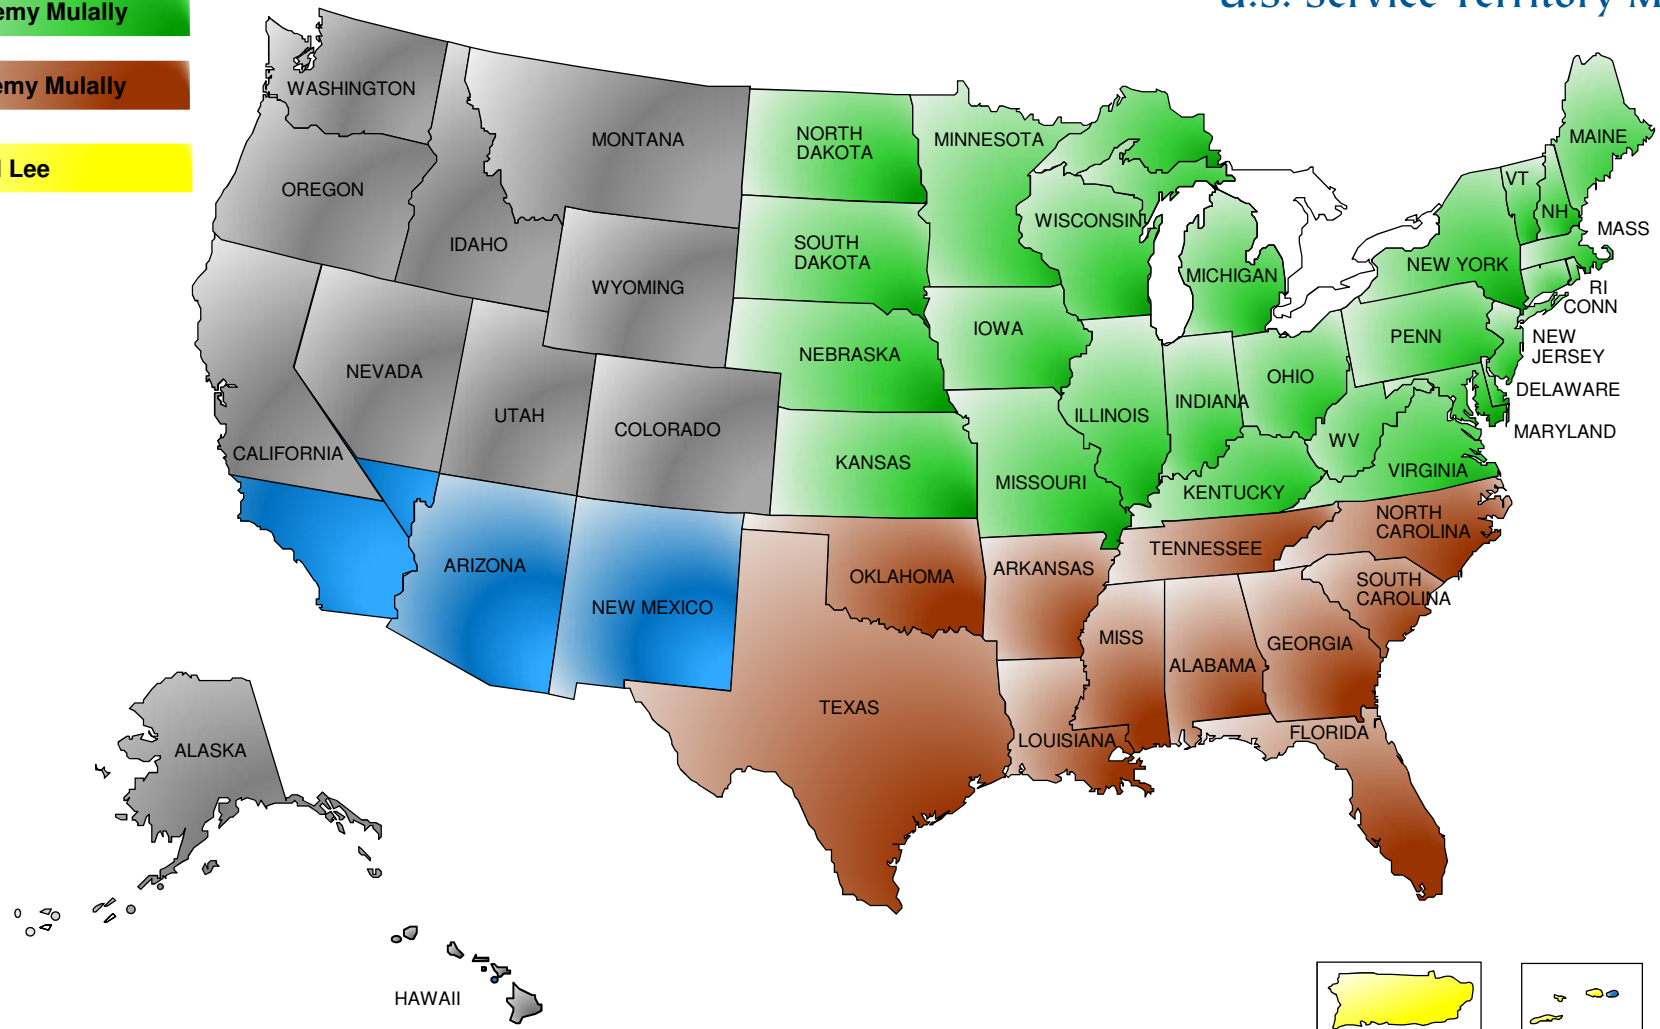

- NWUS – Paul Lee
- SWUS – Paul Lee
- NEUS – Jeremy Mulally
- SEUS – Jeremy Mulally
- RICO – Paul Lee

# U.S. Service Territory Map 2015

# Canada Service Territory Map 2015