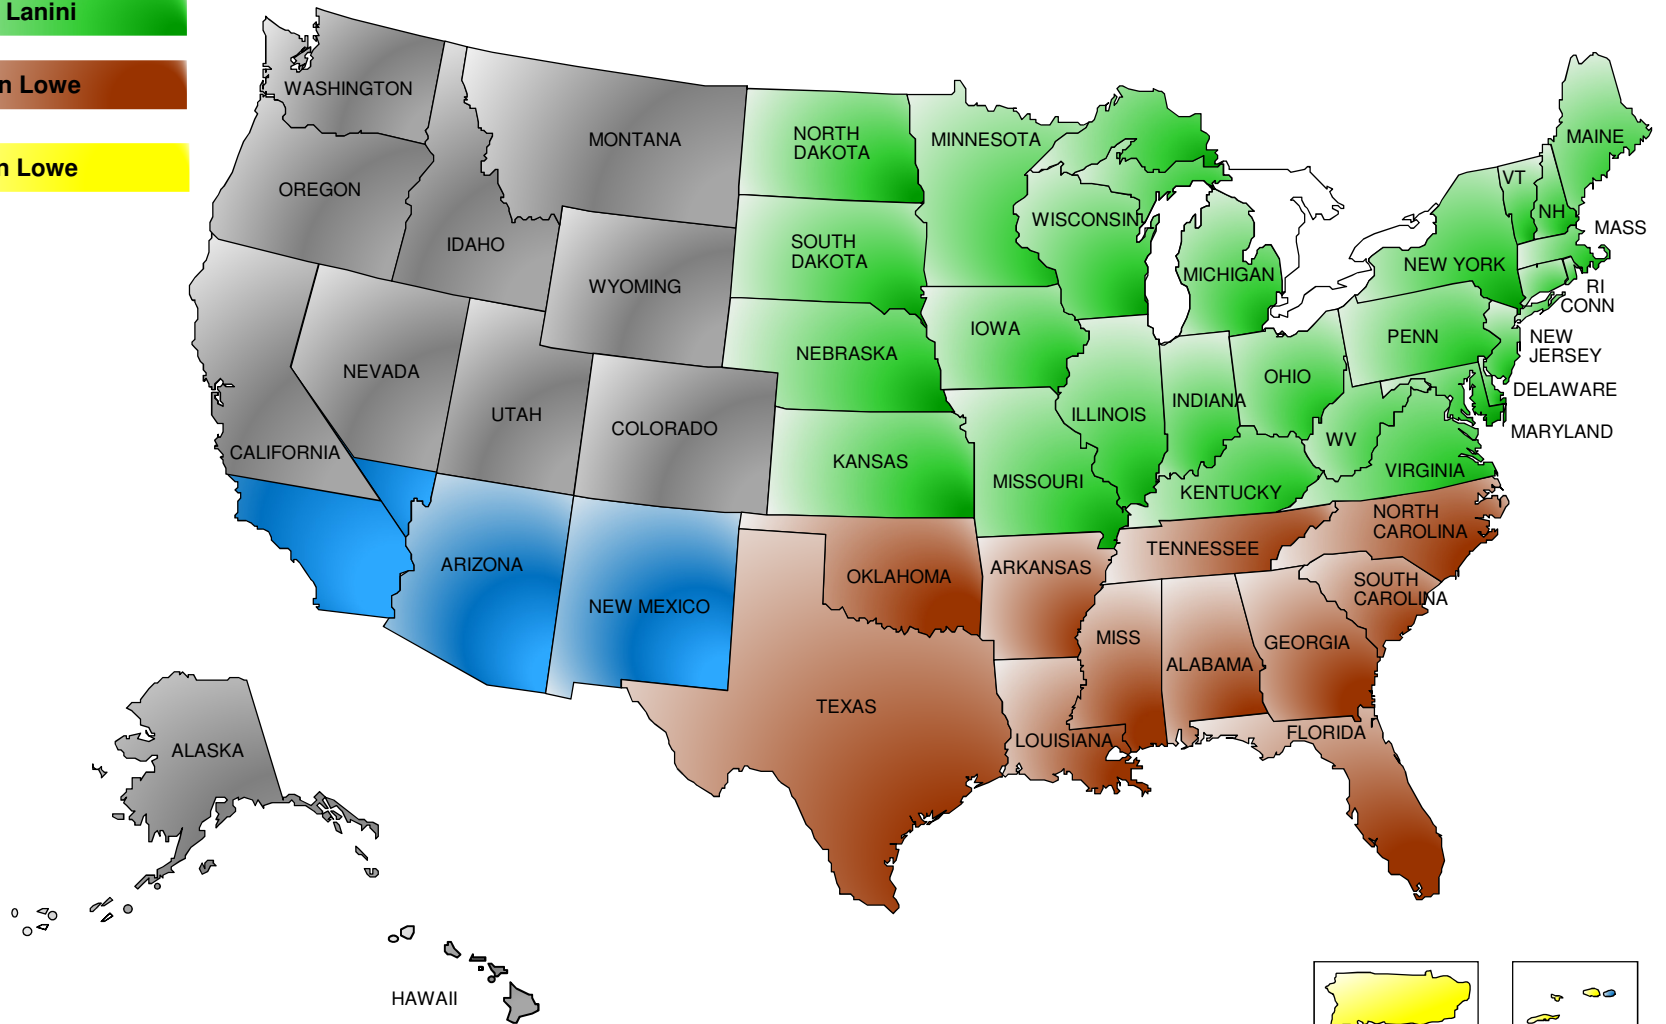

# U.S. Sales Territory Map 2016

- NWUS – Don Lanini
- SWUS – Brian Lowe
- NEUS – Don Lanini
- SEUS – Brian Lowe
- RICO – Brian Lowe

Puerto Rico

Virgin Islands